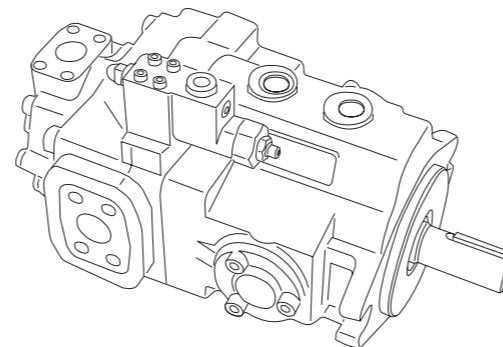

Hydraulics

Vane Pumps & Motors

DENISON Hydraulics

The Difference is Inside

Vane Pumps : Single

- Fixed displacements from 6 to 269 cm³/rev, pressure ratings from 175 to 320 bar.
- Silent technology.
- User friendly to convert and adapt.

Vane Pumps : Double

- Fixed displacements from 12 to 454 cm³/rev, pressure up to 320 bar.
- High power to weight ratio.
- One inlet, one piece shaft (no internal torque limitation), wide range of options.

Vane Pumps : Triple

- Large displacement combinations from 18 to 552 cm³/rev.
- High power to weight ratio.
- One inlet, one piece shaft (no internal torque limitation), 128 porting orientation possible.