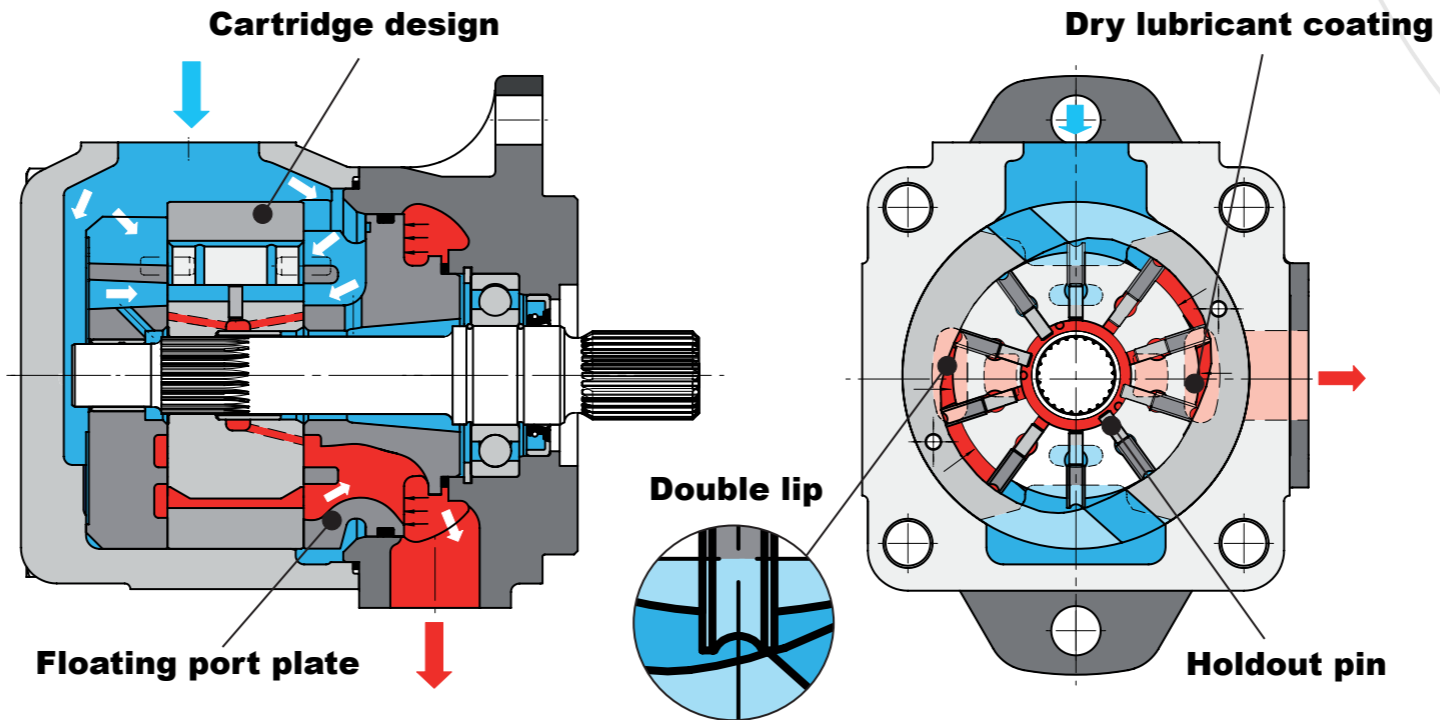

Hybrid Pumps

- Piston and vane pump combination.
- Piston unit of 43 cm³/rev (SAE B) or 62 cm³/rev (SAE C).
- Vane unit with wide range of displacements from 6 to 320 cm³/rev.
- Double and triple pumps available.