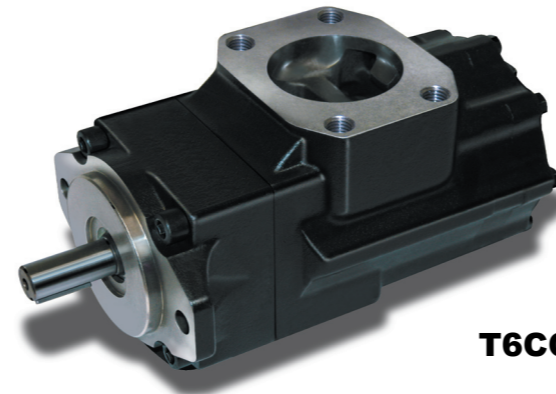

Hydraulics

Vane Pumps & Motors

DENISON Hydraulics

The Difference is Inside

Vane Pumps : Single

- Fixed displacements from 6 to 269 cm³/rev, pressure ratings from 175 to 320 bar.
- Silent technology.
- User friendly to convert and adapt.

Vane Pumps : Double

- Fixed displacements from 12 to 454 cm³/rev, pressure up to 320 bar.
- High power to weight ratio.
- One inlet, one piece shaft (no internal torque limitation), wide range of options.

Vane Pumps : Triple

- Large displacement combinations from 18 to 552 cm³/rev.
- High power to weight ratio.
- One inlet, one piece shaft (no internal torque limitation), 128 porting orientation possible.

Hybrid Pumps

- Piston and vane pump combination.
- Piston unit of 43 cm³/rev (SAE B) or 62 cm³/rev (SAE C).
- Vane unit with wide range of displacements from 6 to 320 cm³/rev.
- Double and triple pumps available.