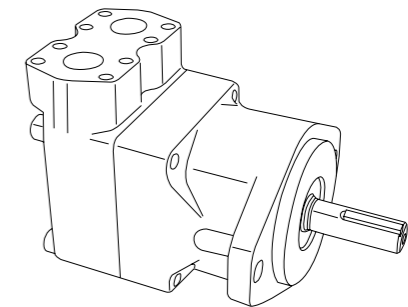

Vane Motors : Single & Double

- Wide range of displacements 9 to 222 cm³/rev.
- High starting torque, low ripple torque, low noise.
- A lot of options : ext. / int. drain, connectors, threads UNC or metric, ...