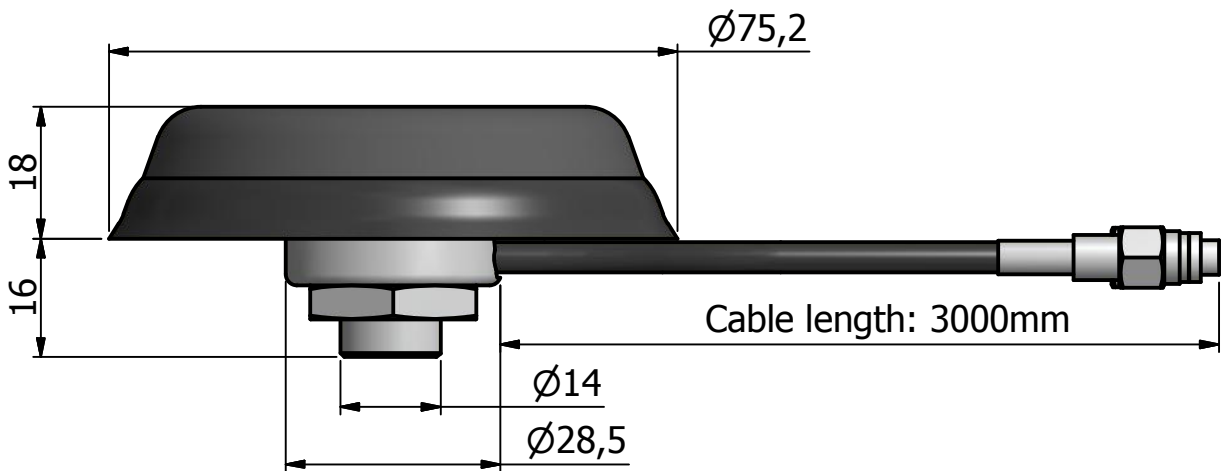

Panel cutout

Cable 1 (Mobile): connector, FME female  
 Cable 2 (Navigation): connector, SMA male

Scale 1:1	 	Approval state Pending	Designed by S Johansson	Revision date 2015-10-16
 Parker Hannifin ECD Mölnlycke	Antenna kit, IQAN-G3			
	20085105-MARKETING	Revision A	Sheet 1 / 1	