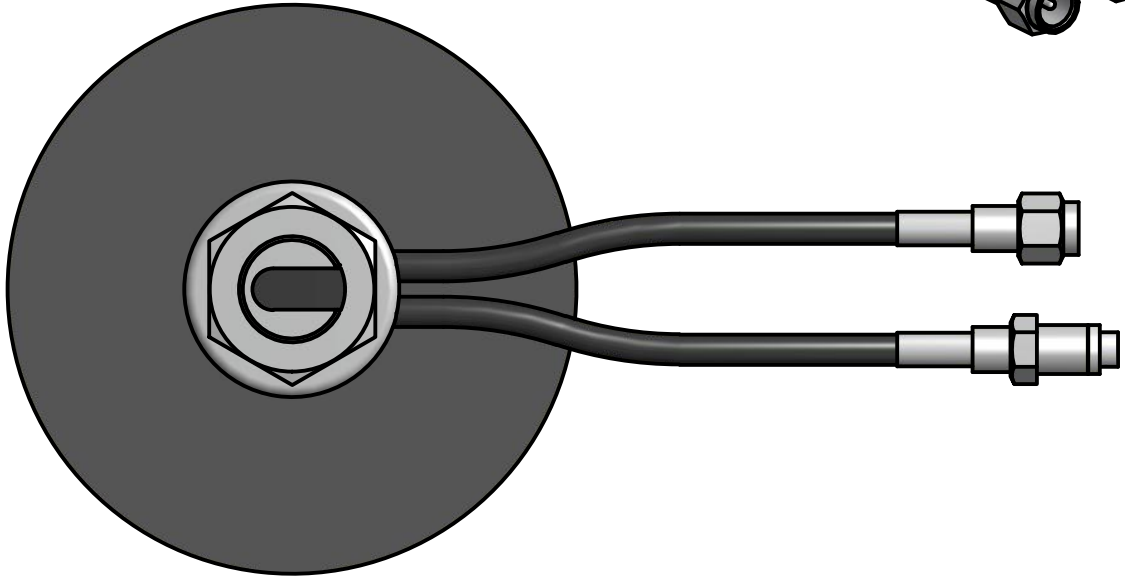

Panel cutout

Cable 1 (Mobile): connector, FME female  
 Cable 2 (Navigation): connector, SMA male

Scale 1:1	 	Approval state Pending	Designed by S Johansson	Revision date 2015-10-16
 Parker Hannifin ECD Mölnlycke	Antenna kit, IQAN-G3			
	20085105-MARKETING	Revision A	Sheet 1 / 1	