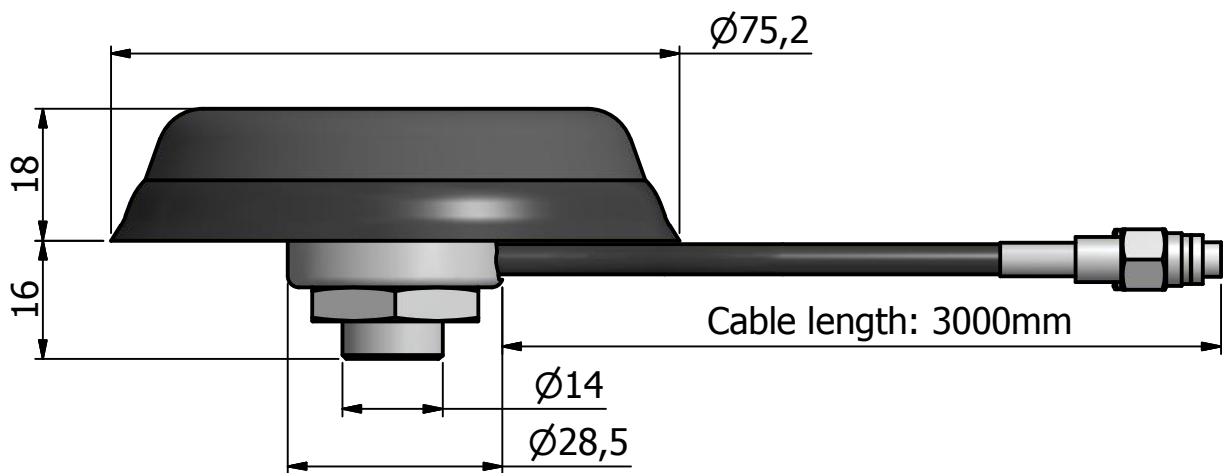

Panel cutout

Cable 1 (Mobile): connector, FME female
 Cable 2 (Navigation): connector, SMA male

Scale 1:1	 	Approval state Pending	Designed by S Johansson	Revision date 2015-10-16
 Parker Hannifin ECD Mölnlycke	Antenna kit, IQAN-G3			
	20085105-MARKETING	Revision A	Sheet 1 / 1	