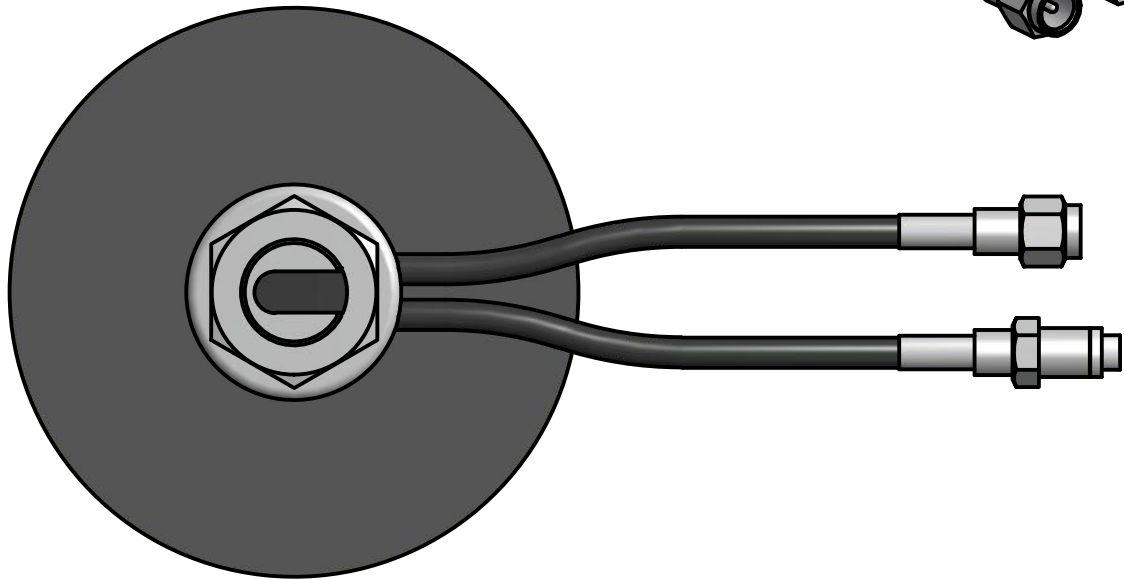

Panel cutout

Cable 1 (Mobile): connector, FME female
 Cable 2 (Navigation): connector, SMA male

Scale 1:1	 	Approval state Pending	Designed by S Johansson	Revision date 2015-10-16
 Parker Hannifin ECD Mölnlycke	Antenna kit, IQAN-G3			
	20085105-MARKETING	Revision A	Sheet 1 / 1	